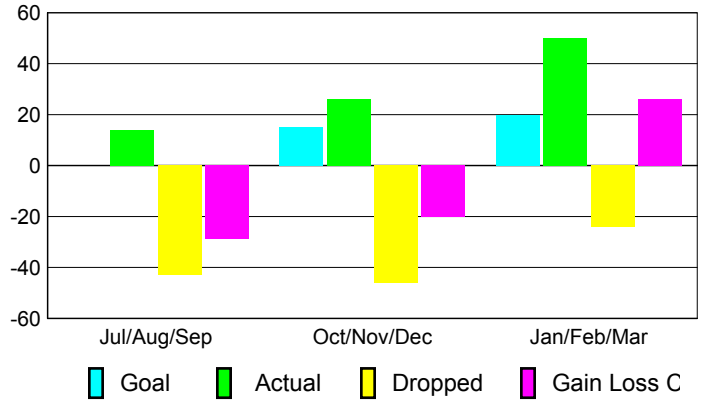

Membership Results 2009-2010

Goal, New, Dropped, Gain/Loss