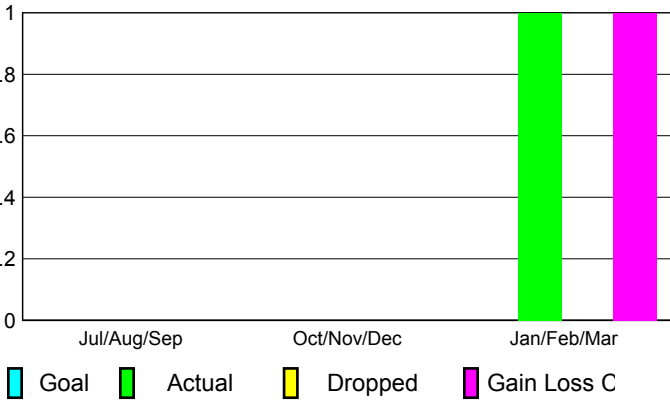

2009-2010 GMT Quarterly Report for District (or Undistricted) **District 108IB2**

GMT: **Federico STEINHAUS**

Location: **ITALY**

GMT CA: **4**

CLUBS

Club Results 2009-2010	

Clubs 2008-2009	

Month	New Club Goal	Actual New Clubs	Actual Dropped Clubs	Gain/Loss of Clubs	Gain/Loss of Clubs
Jul/Aug/Sep	0	0	0	0	0
Oct/Nov/Dec	0	0	0	0	0
Jan/Feb/Mar	0	1	0	1	0
Totals	0	1	0	1	0

Club Results 2009-2010

Goal, New, Dropped, Gain/Loss