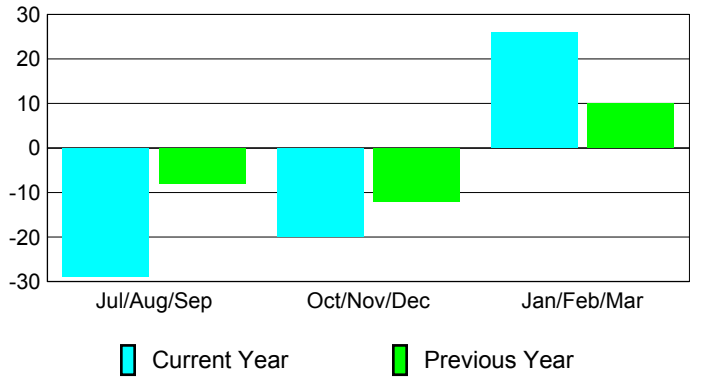

Goal, New, Dropped, Gain/Loss

Comparison of Club Gain/Loss

Current Year Compared to the Previous Year

YTD Status Quo Clubs 2009-2010

Status Quo Clubs Compared to Status Quo Members

MEMBERSHIP

Membership Results 2009-2010	
---------------------------------	--

Membership 2008-2009	
-------------------------	--

Month	Net Memb Goal	Actual New Memb	Actual Dropped Memb	Gain/Loss of Memb	Gain/Loss of Memb
Jul/Aug/Sep	0	14	-43	-29	-8
Oct/Nov/Dec	15	26	-46	-20	-12
Jan/Feb/Mar	20	50	-24	26	10
Totals	35	90	-113	-23	-10

Membership Results 2009-2010

Goal, New, Dropped, Gain/Loss

Comparison of Membership Gain/Loss

Current Year Compared to the Previous Year

Gender Comparison 2009-2010